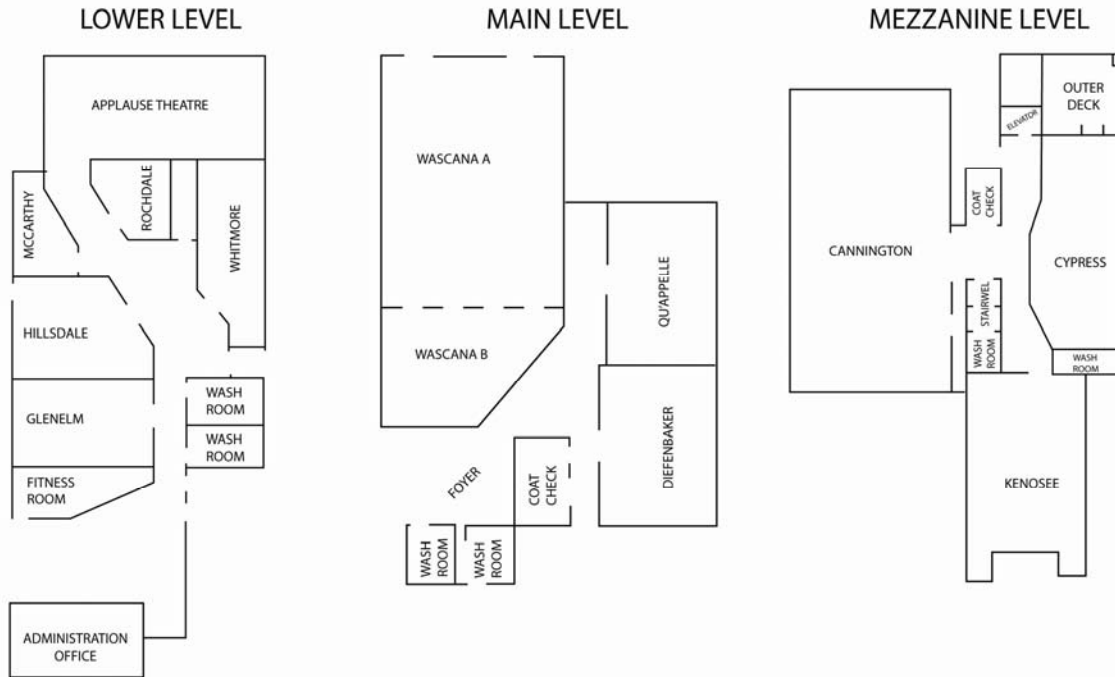

REGINA INN

HOTEL AND CONFERENCE CENTRE

Room Capacities	Sq.Ft.	Ceiling (Ft.)	Classroom	Theatre	Banquet	Reception	Boardroom	U-Shape	Hollow Square
Wascana Ballroom	5660	12'	350	600	400	800	N/A	N/A	N/A
Wascana Ballroom "A"	4160	12'	200	450	250	400	60	N/A	N/A
Wascana Ballroom "B"	1500	12'	60	150	112	150	35	40	40
Cannington	4150	10'	200	300	200	400	60	70	80
Kenossee	3700	11.5'	124	200	160	250	40	50	N/A
Cypress	2680	8'	80	200	144	200	40	40	50
Diefenbaker	1025	9'	40	80	56	90	30	35	35
Qu'Appelle	940	9'	40	80	56	90	30	30	35
GlenElm	965	9'	40	80	64	100	30	30	35
Hillsdale	930	9'	32	60	40	80	25	30	32
Whitmore	600	9'	20	30	32	40	20	20	24
Rochdale	445	9'	15	20	24	30	16	15	N/A
McCarthy	380	9'	N/A	N/A	N/A	N/A	12	N/A	N/A