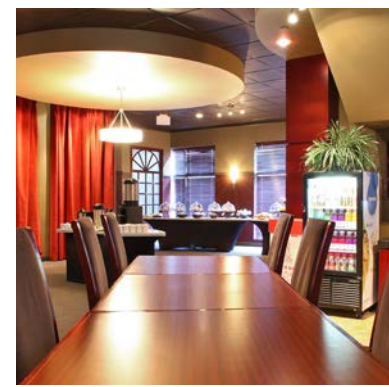

URBAN LUNCH

- assorted deli-style sandwiches piled high with all your favourites on a variety of delicious breads and wraps
- crisp veggies with creamy dip or a freshly made salad of vibrant greens
- selection of signature desserts
- specialty soup of the day

Our lunches rotate to feature a variety of ultra urban foods that re-energize and satisfy!

SIGNATURE DESSERTS

Our signature desserts are unlike anything you've seen or tasted before. Perfect bite sized samples so beautifully created you won't feel guilty for trying them all!

Our Signature Desserts always accompany our Urban Lunch and include freshly brewed premium blend coffee and specialty teas.