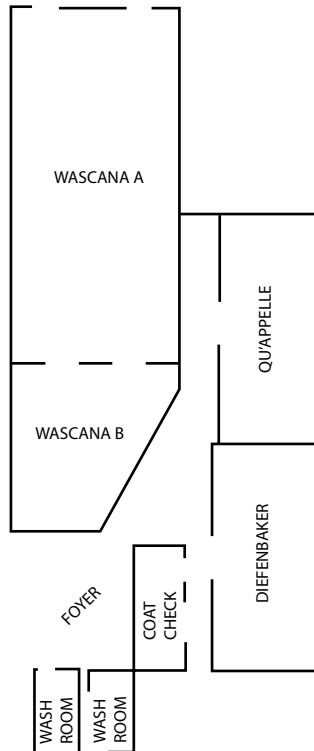

REGINA INN

HOTEL AND CONFERENCE CENTRE

LOWER LEVEL

MAIN LEVEL

MEZZANINE LEVEL

Room Capacities	Sq. Ft.	Ceiling (Ft.)	Classroom	Theatre	Banquet	Reception	Boardroom	U-Shape	H-Shape
Cannington	4290	10	200	300	200	400	60	70	80
Cypress	2655	8	80	200	144	200	40	40	50
Kenossee	4200	11.5	124	200	160	250	40	50	60
Wascana Ballroom	5380	12	350	600	400	800	80	90	100
Wascana Ballroom "A"	3875	12	200	450	250	400	60	70	80
Wascana Ballroom "B"	1505	12	60	150	112	175	35	40	50
Diefenbaker	1420	9	40	80	56	90	30	30	35
Qu'Appelle	1419	9	40	80	56	90	30	30	35
Glen Elm	1480	9	40	80	64	100	30	30	35
Hillsdale	1450	9	32	60	40	80	25	30	35
Rochdale	600	9	15	30	24	40	16	15	18
Whitmore	664	9	20	30	32	40	20	20	24
Victoria Boardroom	600	12	25	30	32	80	25	20	N/A
McCarthy	380	9	N/A	N/A	N/A	N/A	12	N/A	N/A