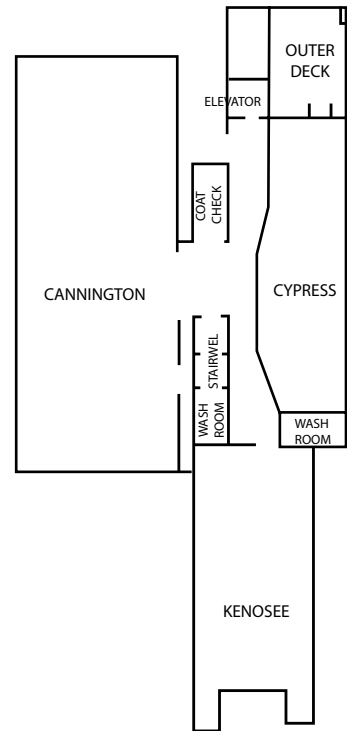

REGINA INN

HOTEL AND CONFERENCE CENTRE

LOWER LEVEL

MAIN LEVEL

MEZZANINE LEVEL

Room Capacities	Sq. Ft.	Ceiling (Ft.)	Classroom	Theatre	Banquet	Reception	Boardroom	U-Shape	H-Shape
Cannington	4290	10	200	300	200	400	60	70	80
Cypress	2655	8	80	200	144	200	40	40	50
Kenossee	4200	11.5	124	200	160	250	40	50	60
Wascana Ballroom	5380	12	350	600	400	800	80	90	100
Wascana Ballroom "A"	3875	12	200	450	250	400	60	70	80
Wascana Ballroom "B"	1505	12	60	150	112	175	35	40	50
Diefenbaker	1420	9	40	80	56	90	30	30	35
Qu'Appelle	1419	9	40	80	56	90	30	30	35
Glen Elm	1480	9	40	80	64	100	30	30	35
Hillsdale	1450	9	32	60	40	80	25	30	35
Rochdale	600	9	15	30	24	40	16	15	18
Whitmore	664	9	20	30	32	40	20	20	24
Victoria Boardroom	600	12	25	30	32	80	25	20	N/A
McCarthy	380	9	N/A	N/A	N/A	N/A	12	N/A	N/A