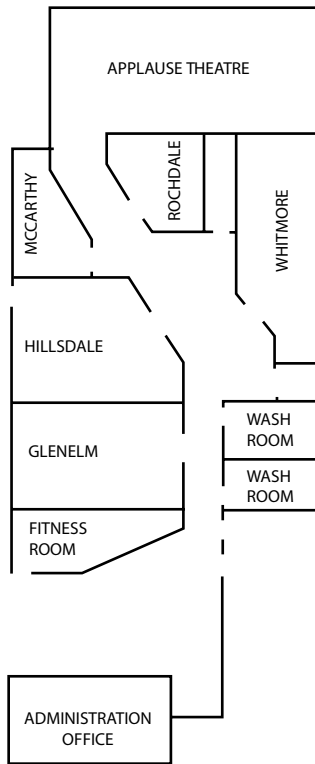

REGINA INN

HOTEL AND CONFERENCE CENTRE

LOWER LEVEL

MAIN LEVEL

MEZZANINE LEVEL

Room Capacities	Sq. Ft.	Ceiling (Ft.)	Classroom	Theatre	Banquet	Reception	Boardroom	U-Shape	H-Shape
Cannington	4290	10	200	300	200	400	60	70	80
Cypress	2655	8	80	200	144	200	40	40	50
Kenossee	4200	11.5	124	200	160	250	40	50	60
Wascana Ballroom	5380	12	350	600	400	800	80	90	100
Wascana Ballroom "A"	3875	12	200	450	250	400	60	70	80
Wascana Ballroom "B"	1505	12	60	150	112	175	35	40	50
Diefenbaker	1420	9	40	80	56	90	30	30	35
Qu'Appelle	1419	9	40	80	56	90	30	30	35
Glen Elm	1480	9	40	80	64	100	30	30	35
Hillsdale	1450	9	32	60	40	80	25	30	35
Rochdale	600	9	15	30	24	40	16	15	18
Whitmore	664	9	20	30	32	40	20	20	24
Victoria Boardroom	600	12	25	30	32	80	25	20	N/A
McCarthy	380	9	N/A	N/A	N/A	N/A	12	N/A	N/A